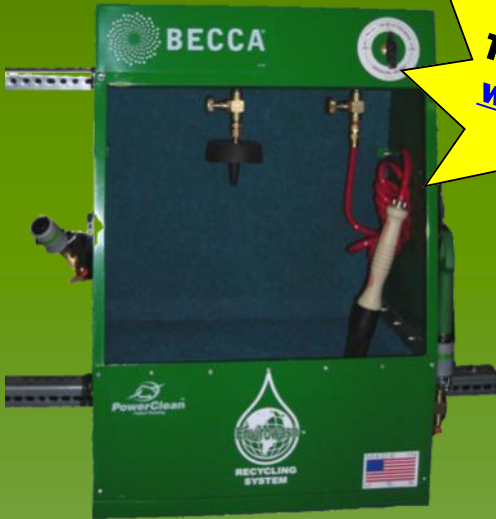

E50M

Manual Flex Waterborne Spray Gun Cleaner

Check out our
Brief
Training Videos at
www.beccainc.com

Shown with Optional Wall Mount Kit

Shown with Optional
Mounting Stand
with Legs Kit

Can be Table Top or Cart Mounted

• **POWERCLEAN** •
PROTECTS AIR PASSAGEWAYS

• **COMPACT DESIGN** •
TIGHT SPACE APPLICATIONS

• **PULSATING FLUID POWER CLEANING** •
FLUSHES AWAY CONTAMINATION

BECCA[®]

E50M

Manual Flex Waterborne Spray Gun Cleaner

The New BECCA E50M Flex Spray Gun Cleaner is designed to meet the challenges of getting waterborne spray guns clean quickly....

- Cleans all of the fluid passageways
- Protects air passageways to prevent contamination and corrosion
- Cleaning solution can be recycled and reused many times

CLARIFIER
RECYCLING SYSTEM

Shown with Optional Mounting Stand
with Legs Kit

Product Specifications:

Dimensions:

Overall:

24"H x 18"W x 12"L
610 mm x 457 mm x 305 mm
(Add 35.5" to Height w/ Leg Kit)

Working: (Stainless Basin)